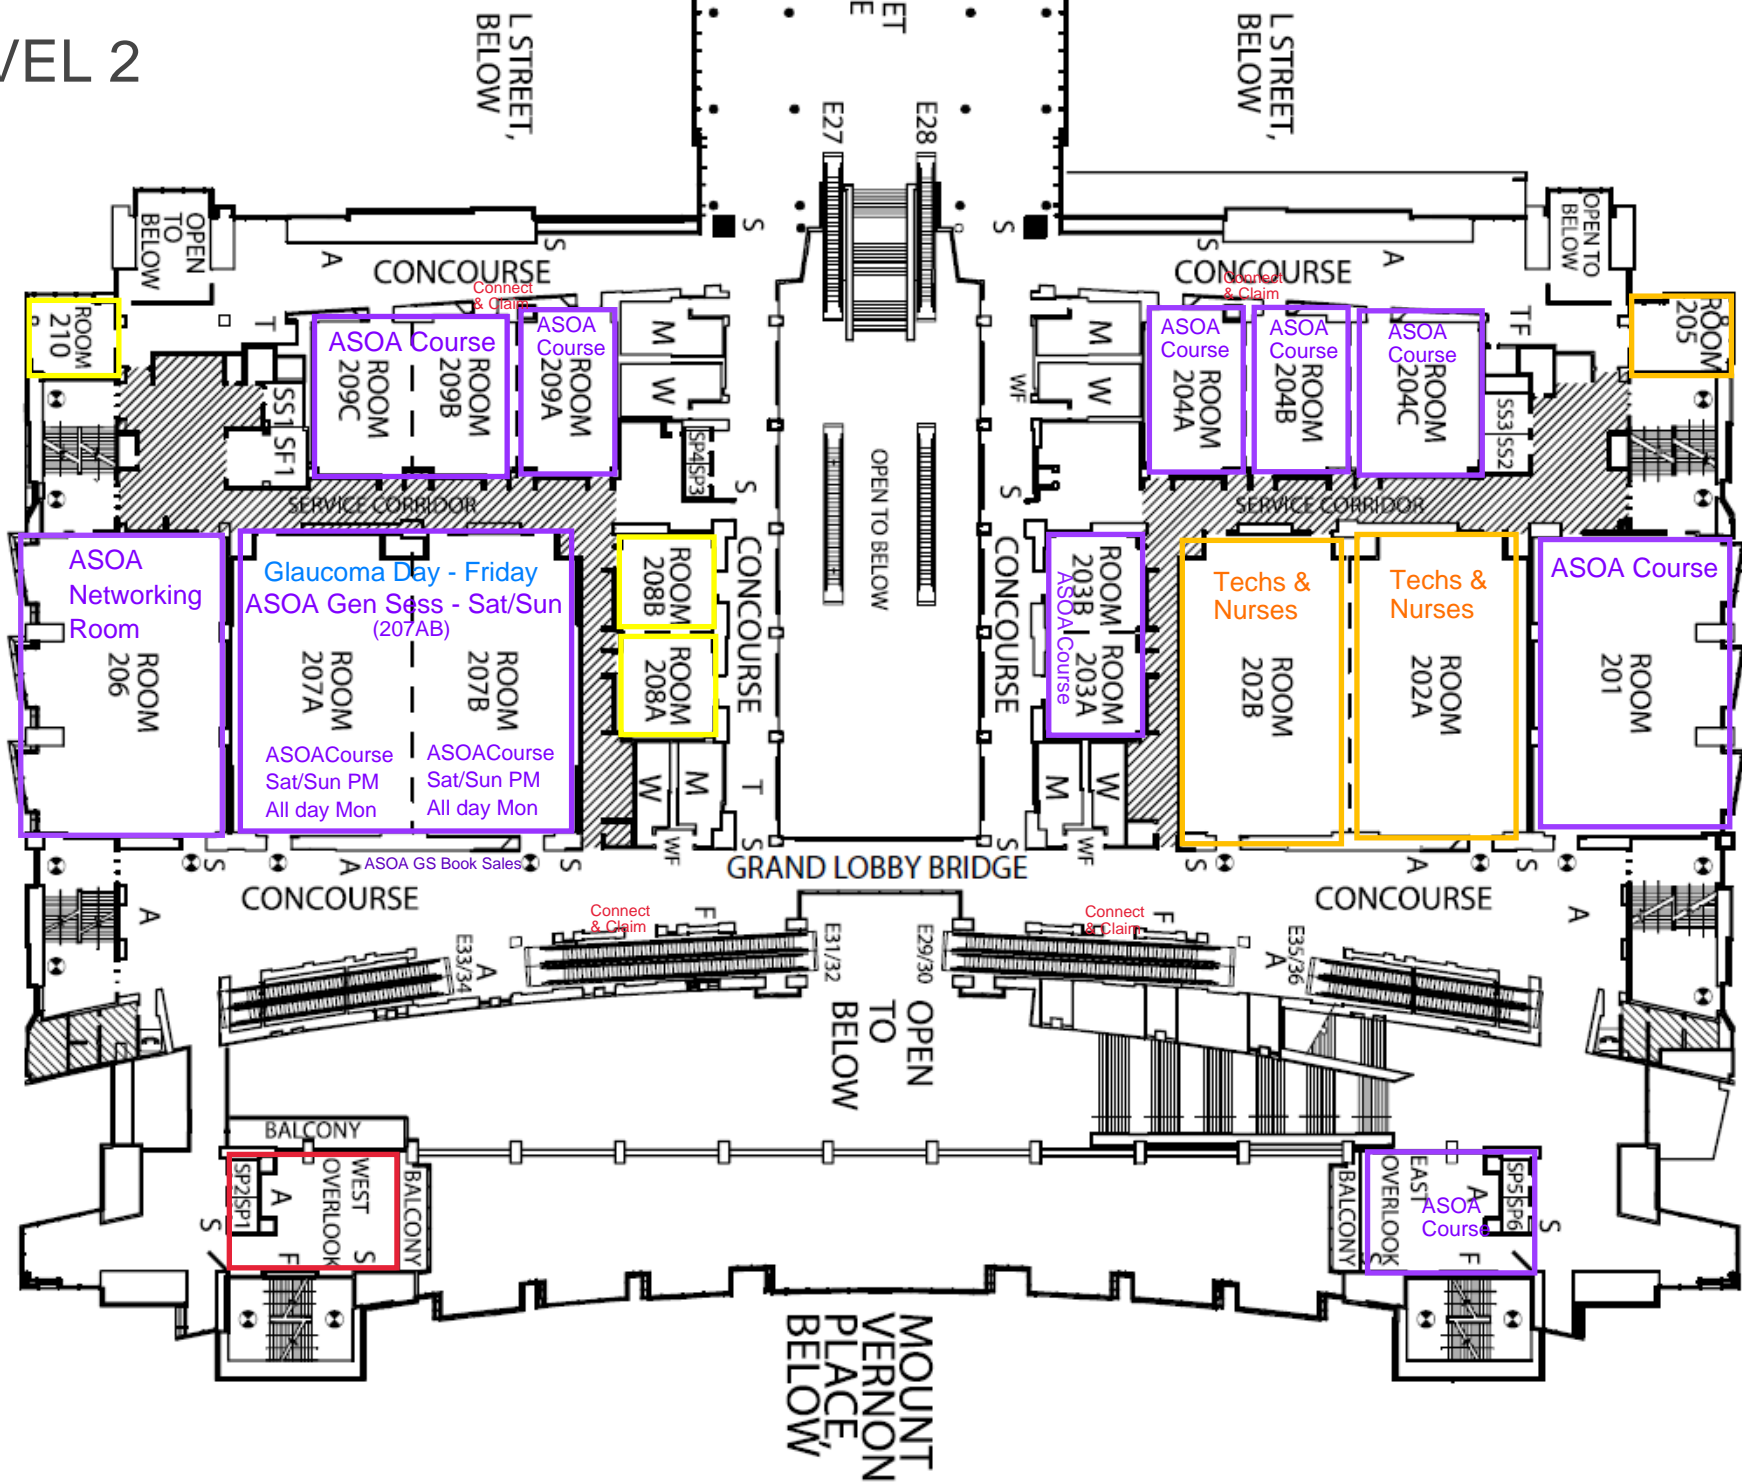

LEVEL 2

LEVEL 3

L STREET,
BELOW

L STREET,
BELOW

MOUNT
VERNON
PLACE,
BELOW

CONCOURSE LEVEL - BELOW LEVEL 1

BUILDING LEGEND

■ COLUMNS	T TELEPHONES	ELEVATOR LEGEND	LINE TYPE LEGEND
W WOMEN'S RESTROOM	S STROBES	BUILDING TYPE	ROLL-UP DOORS
M MEN'S RESTROOM	F FIRE EXTINGUISHER CABINET	S SOUTH	M MIDDLE
E ESCALATOR	A ART	N NORTH	AIRWALLS
CONCESSIONS	WF WATER FOUNTAIN	ELEVATOR TYPE	LOW CEILING
MECHANICAL AREAS	TH THERMOSTAT	F FREIGHT ELEVATOR	
EXIT		P PASSENGER ELEVATOR	
WIFI		S SERVICE ELEVATOR	
		EXAMPLE: MP16=MIDDLE PASSENGER ELEVATOR #16	