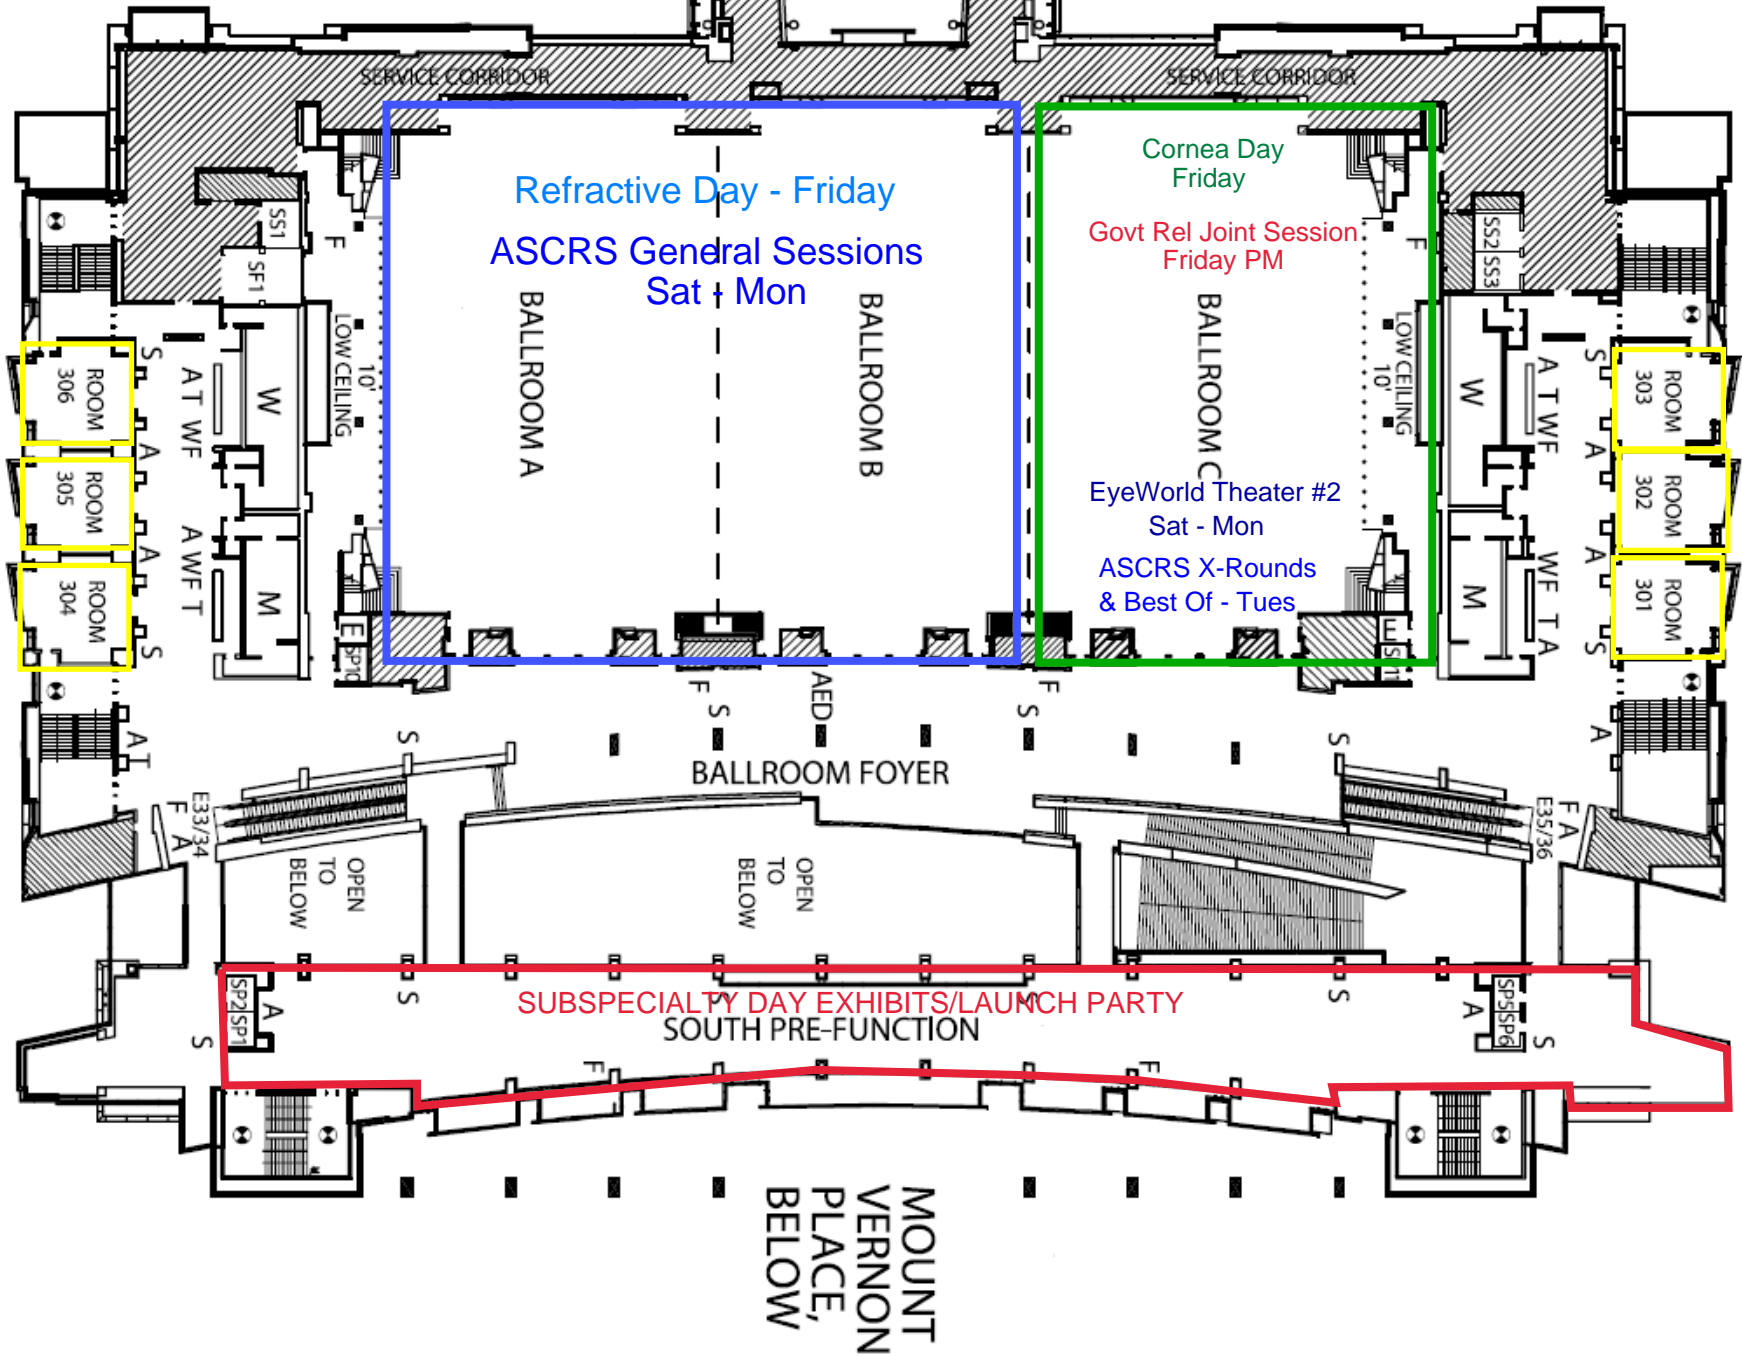

LEVEL 2

LEVEL 3

L STREET,
BELOW

L STREET,
BELOW

MOUNT
VERNON
PLACE,
BELOW

CONCOURSE LEVEL - BELOW LEVEL 1

BUILDING LEGEND

■ COLUMNS	T TELEPHONES	ELEVATOR LEGEND	LINE TYPE LEGEND
W WOMEN'S RESTROOM	S STROBES	BUILDING TYPE	ROLL-UP DOORS
M MEN'S RESTROOM	F FIRE EXTINGUISHER CABINET	S SOUTH	M MIDDLE
E ESCALATOR	A ART	N NORTH	AIRWALLS
CONCESSIONS	WF WATER FOUNTAIN	ELEVATOR TYPE	LOW CEILING
MECHANICAL AREAS	TH THERMOSTAT	F FREIGHT ELEVATOR	
EXIT		P PASSENGER ELEVATOR	
WIFI		S SERVICE ELEVATOR	
		EXAMPLE: MP16=MIDDLE PASSENGER ELEVATOR #16	