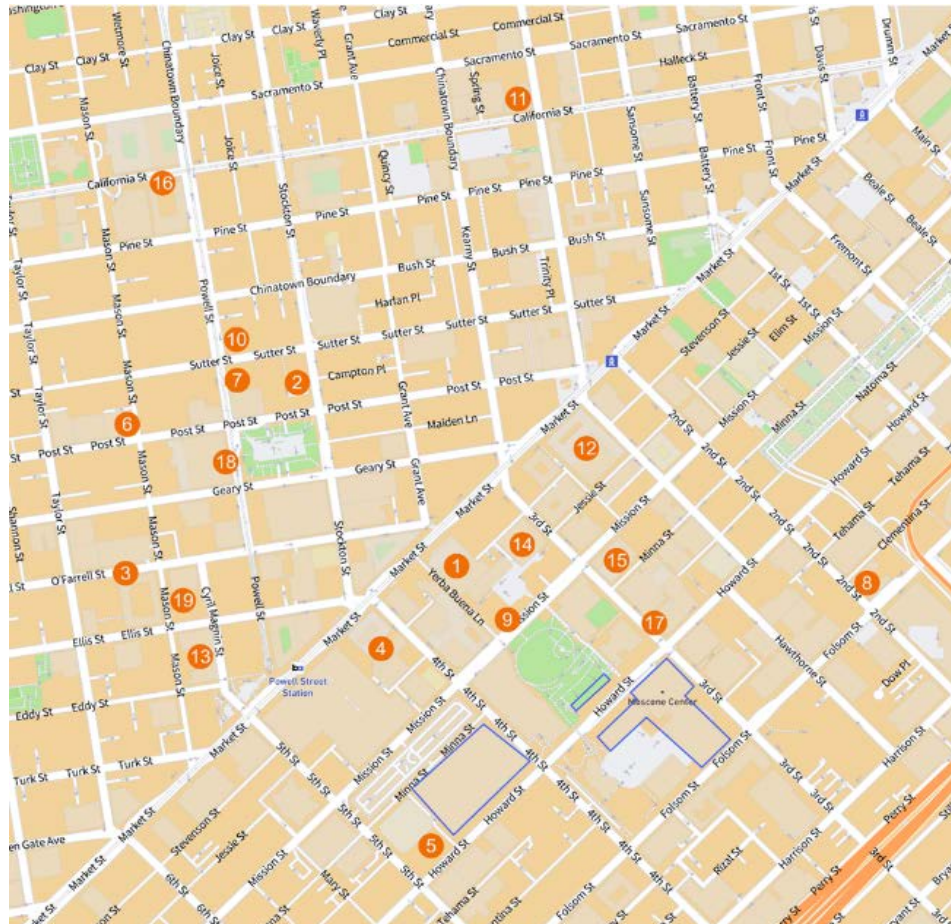

ASCRS
ANNUAL MEETING
 AUGUST 13-17, 2021 | SAN FRANCISCO, CA

San Francisco Travel Hotel Map

#	Hotels	Rate	Distance to Moscone
1	Four Seasons San Francisco	\$399 s/d	2 blocks
2	Grand Hyatt San Francisco	\$299 s/d	6 blocks
3	Hilton San Francisco Union Square	\$309 s/d	5 blocks
4	Hotel Zelos	\$339 s/d	2 blocks
5	Intercontinental San Francisco	\$359 s/d	1 block
6	JW Marriott San Francisco	\$339 s/d	7 blocks
7	Kimpton Sir Francis Drake Hotel	\$279 s/d	8 blocks
8	The Clancy	\$339 s/d	4 blocks
9	Marriott Marquis	\$329 s/d	1 block
10	Marriott Union Square	\$309 s/d	8 blocks
11	Omni San Francisco	\$309 s/d	8 blocks
12	Palace Hotel San Francisco	\$359 s/d	3 blocks
13	Parc 55	\$309 s/d	4 blocks
14	Park Central San Francisco	\$309 s/d	2 blocks
15	St. Regis San Francisco	\$479 deluxe/\$509 grand deluxe	1 block
16	Stanford Court San Francisco	\$219 s/d	9 blocks
17	W San Francisco	\$359 s/d	1 block
18	Westin St. Francis	\$329 traditional/ \$369 deluxe	7 blocks
19	Hotel Nikko	\$299 s/d	4 blocks