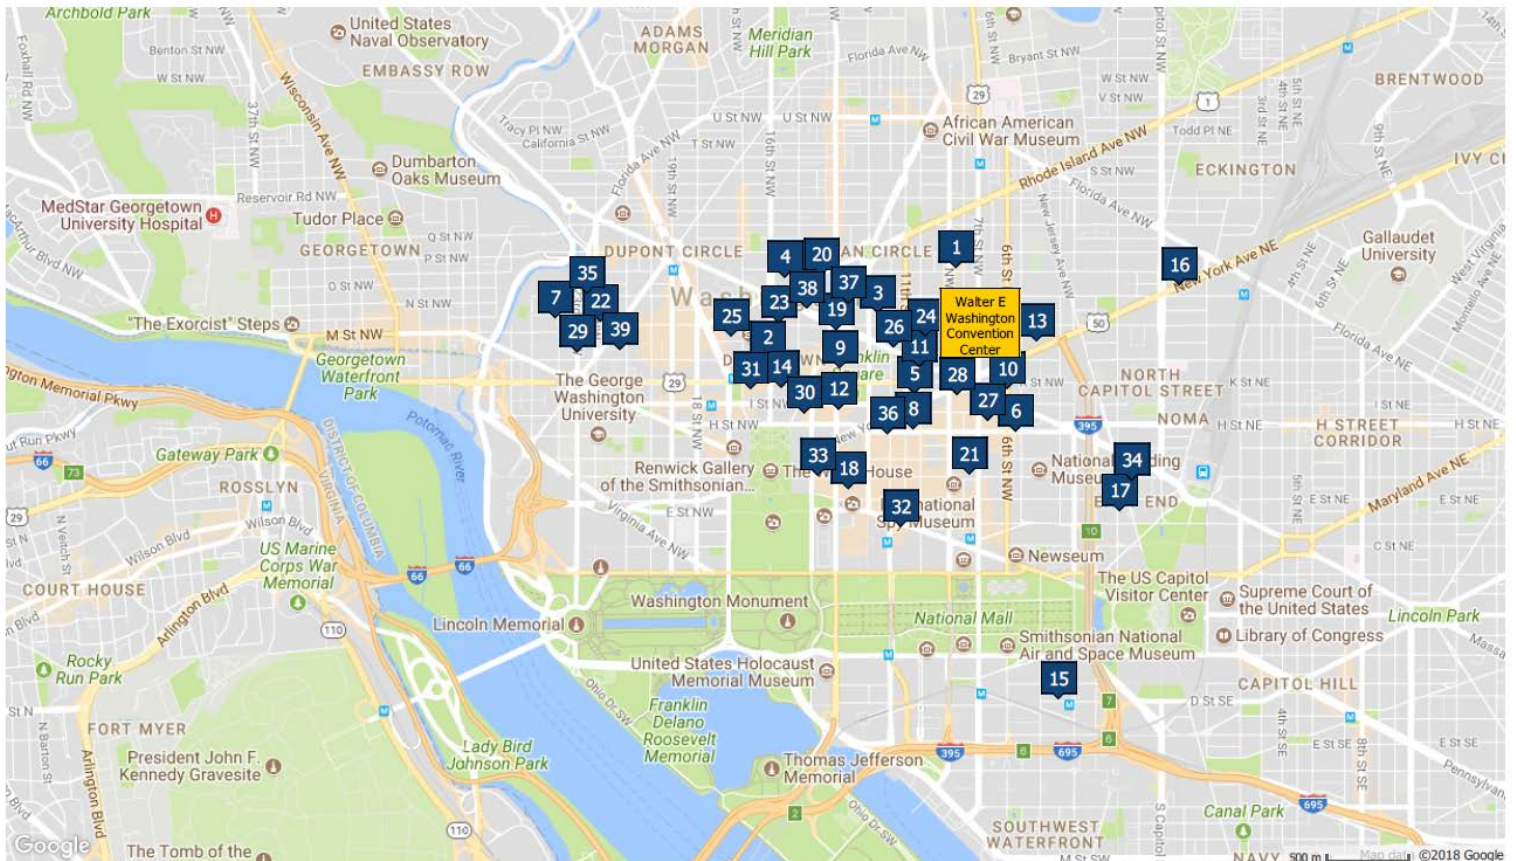

OFFICIAL HOTELS

Hotel Name	Address	Rate
1 Cambria Suites Convention Center	899 O St. NW	\$279-\$289 Single/Double
2 Capital Hilton	1001 16th St. NW	\$327 Single/Double
3 Comfort Inn Convention Center	1201 13th St. NW	\$239 Single/Double
4 The Darcy, Curio Collection by Hilton	1515 Rhode Island Ave. NW	\$261 Single/Double
5 Embassy Suites Convention Center	900 10th St. NW	\$339-\$359 Single/Double
6 Fairfield Inn and Suites Downtown	500 H St. NW	\$309 Single/Double
7 Fairmont Washington DC, Georgetown	2401 M St. NW	\$299 Single/Double
8 Grand Hyatt Washington	1000 H St. NW	\$327-\$392 Single/Double
9 Hamilton Hotel	1001 14th St. NW	\$303 Single/Double