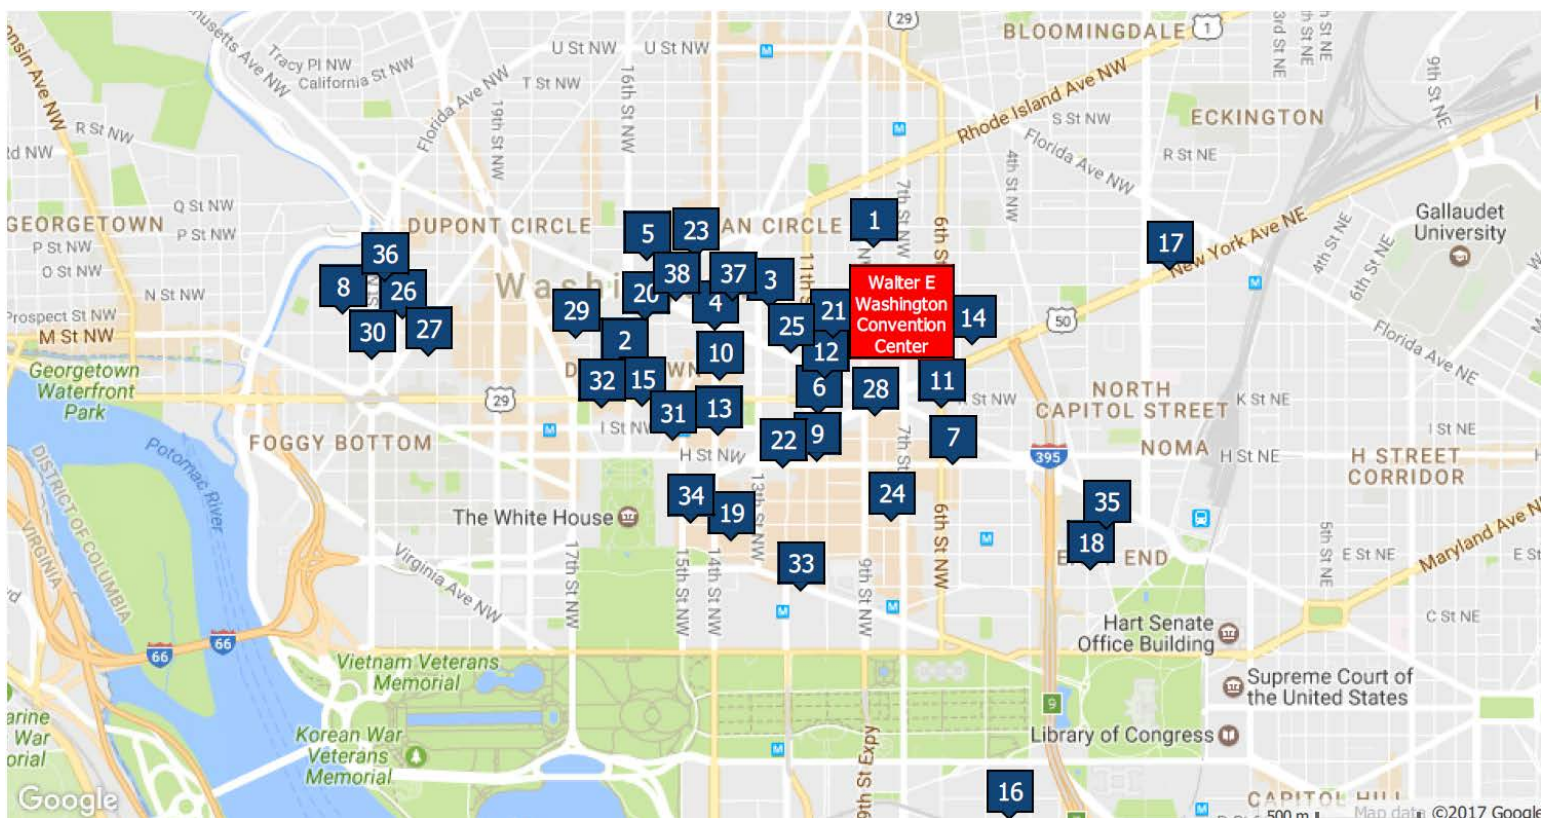

# Official Hotel List & Map

## OFFICIAL HOTELS

| Hotel Name                              | Address                   | Rate                      |
|---|---------------------------|---------------------------|
| 1 Cambria Suites Convention Center      | 899 O St. NW              | \$279-\$289 Single/Double |
| 2 Capitol Hilton                        | 1001 16th St. NW          | \$327 Single/Double       |
| 3 Comfort Inn Convention Center         | 1201 13th St. NW          | \$239 Single/Double       |
| 4 Donovan, a Kimpton Hotel              | 1155 14th St. NW          | \$339 Single/Double       |
| 5 The Darcy, Curio Collection by Hilton | 1515 Rhode Island Ave. NW | \$261 Single/Double       |
| 6 Embassy Suites Convention Center      | 900 10th St. NW           | \$339-\$359 Single/Double |
| 7 Fairfield Inn and Suites Downtown     | 500 H St. NW              | \$309 Single/Double       |
| 8 Fairmont Washington DC, Georgetown    | 2401 M St. NW             | \$299 Single/Double       |
| 9 Grand Hyatt Washington                | 1000 H St. NW             | \$327-\$392 Single/Double |
| 10 Hamilton Crowne Plaza                | 1001 14th St. NW          | \$303 Single/Double       |
| 11 Hampton Inn Convention Center        | 901 6th St. NW            | \$299 Single/Double       |