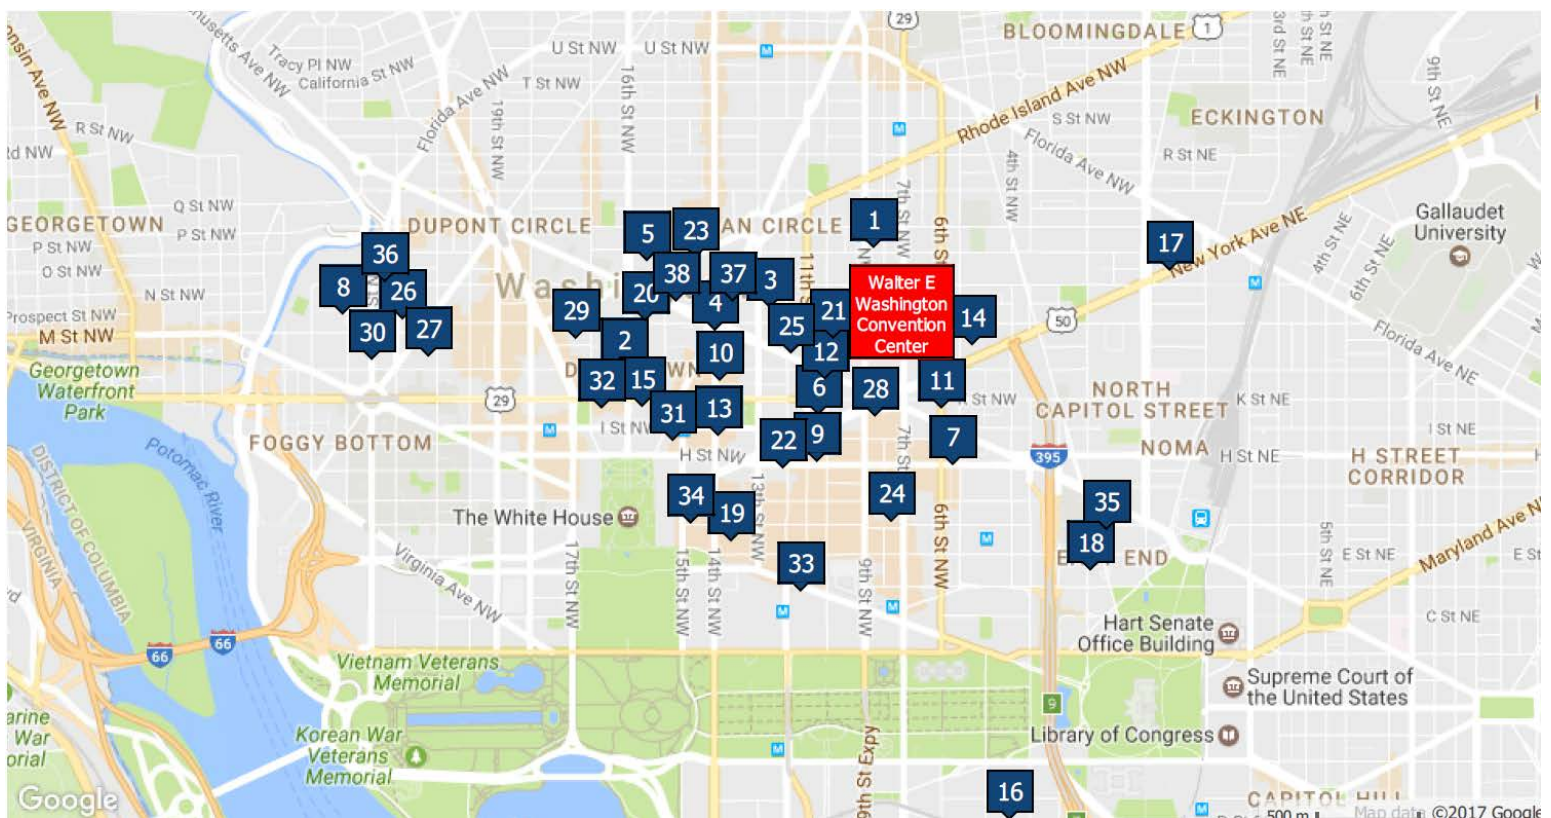

OFFICIAL HOTELS

Hotel Name	Address	Rate
1 Cambria Suites Convention Center	899 O St. NW	\$279-\$289 Single/Double
2 Capitol Hilton	1001 16th St. NW	\$327 Single/Double
3 Comfort Inn Convention Center	1201 13th St. NW	\$239 Single/Double
4 Donovan, a Kimpton Hotel	1155 14th St. NW	\$339 Single/Double
5 The Darcy, Curio Collection by Hilton	1515 Rhode Island Ave. NW	\$261 Single/Double
6 Embassy Suites Convention Center	900 10th St. NW	\$339-\$359 Single/Double
7 Fairfield Inn and Suites Downtown	500 H St. NW	\$309 Single/Double
8 Fairmont Washington DC, Georgetown	2401 M St. NW	\$299 Single/Double
9 Grand Hyatt Washington	1000 H St. NW	\$327-\$392 Single/Double
10 Hamilton Crowne Plaza	1001 14th St. NW	\$303 Single/Double
11 Hampton Inn Convention Center	901 6th St. NW	\$299 Single/Double