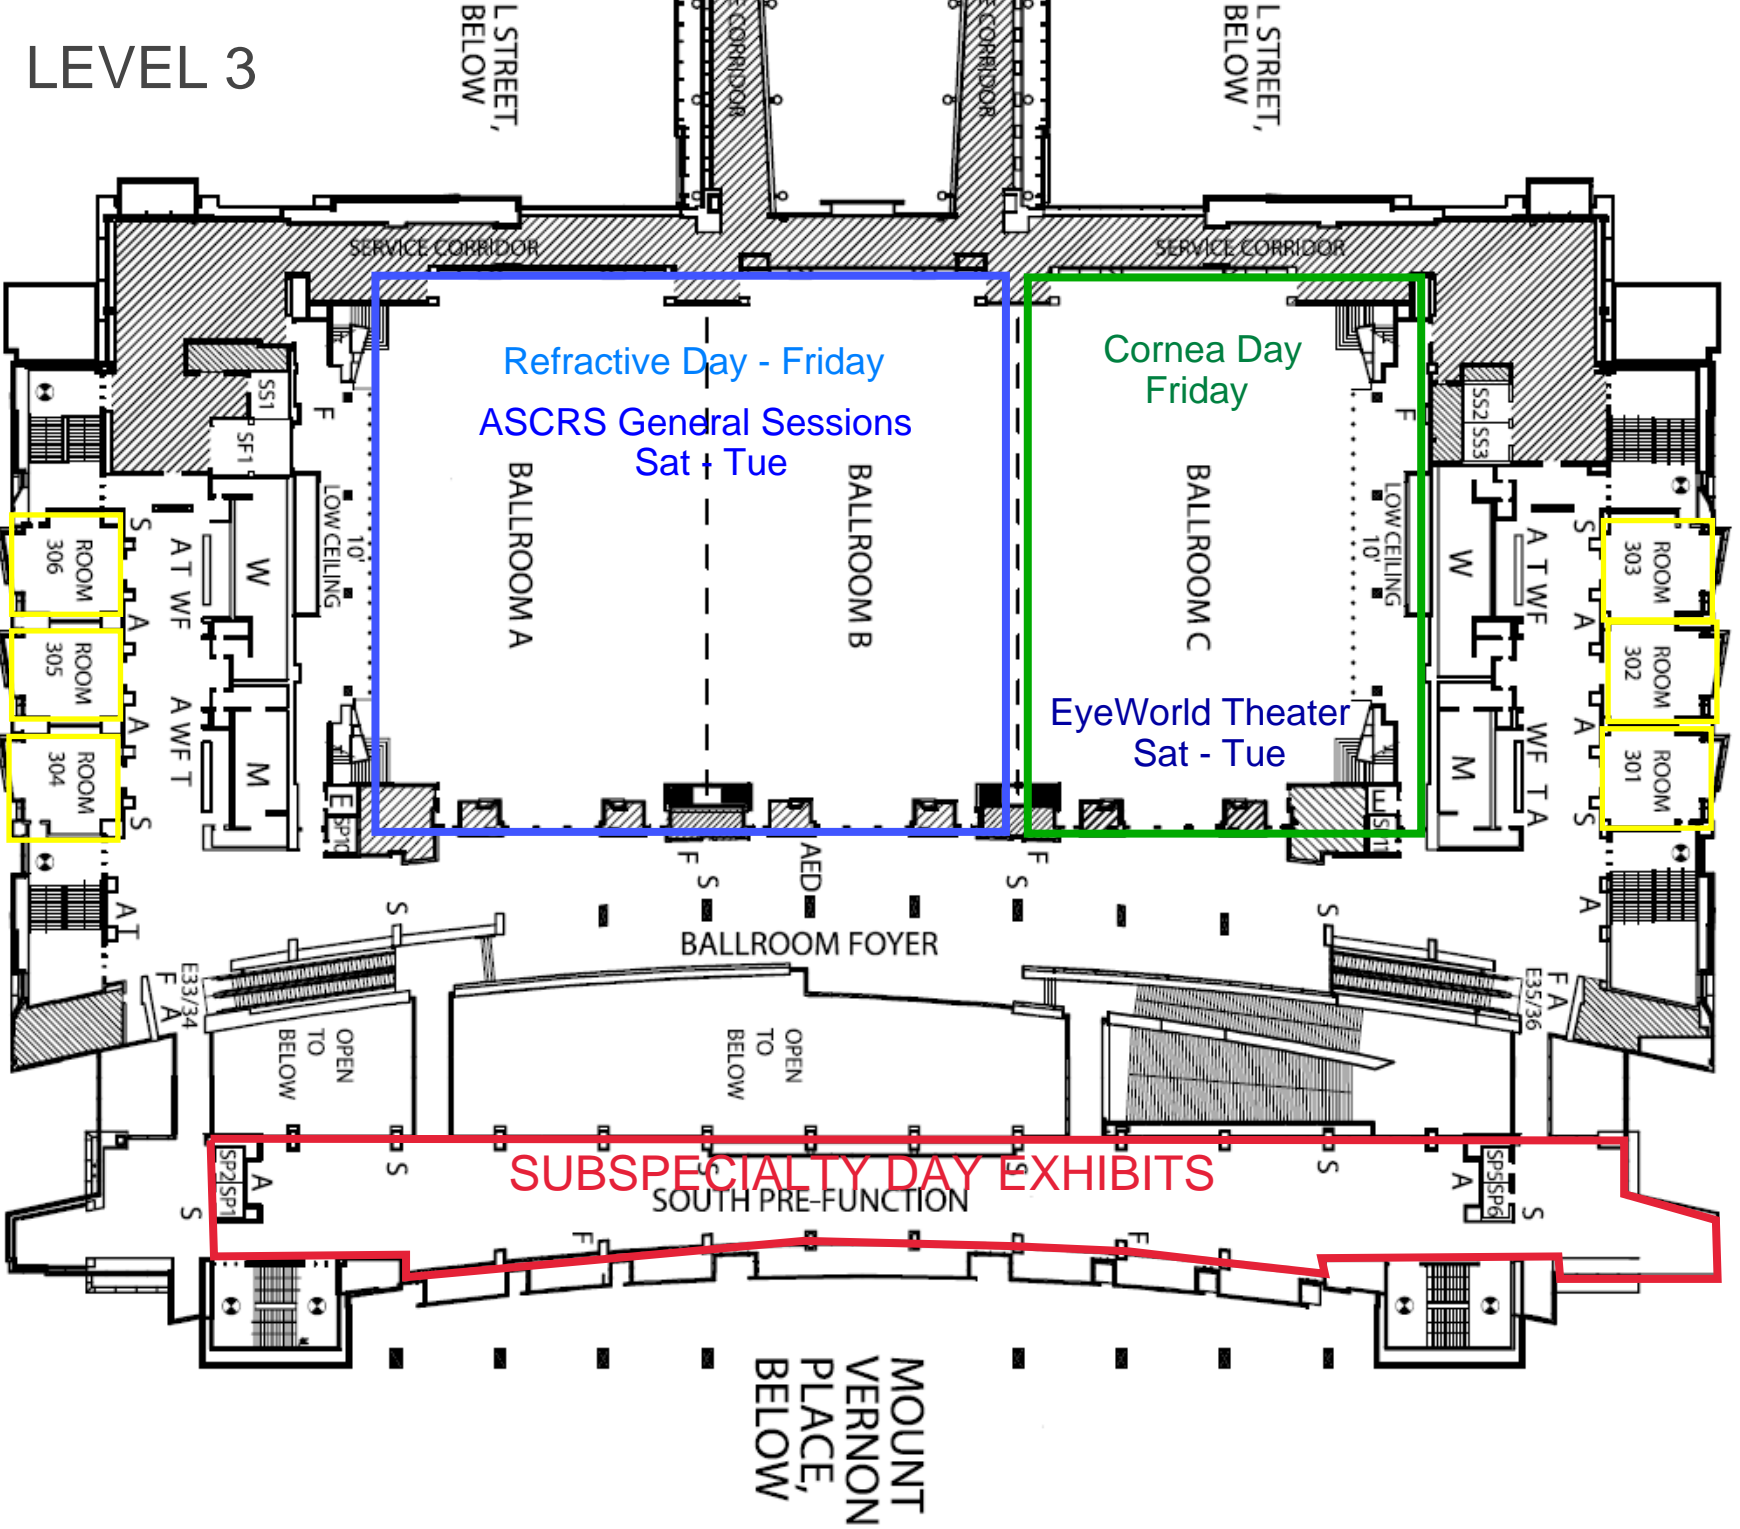

LEVEL 3

Refractive Day - Friday
ASCRS General Sessions
Sat + Tue

Cornea Day
Friday

EyeWorld Theater
Sat - Tue

SUBSPECIALTY DAY EXHIBITS

SERVICE CORRIDOR

SERVICE CORRIDOR

BALLROOM A

BALLROOM B

BALLROOM C

BALLROOM FOYER

SOUTH PRE-FUNCTION

MOUNT
VERNON
PLACE,
BELOW

L STREET,
BELOW

L STREET,
BELOW

LOW CEILING
10'

LOW CEILING
10'

OPEN
TO
BELOW

OPEN
TO
BELOW

ROOM
306

ROOM
305

ROOM
304

ROOM
303

ROOM
302