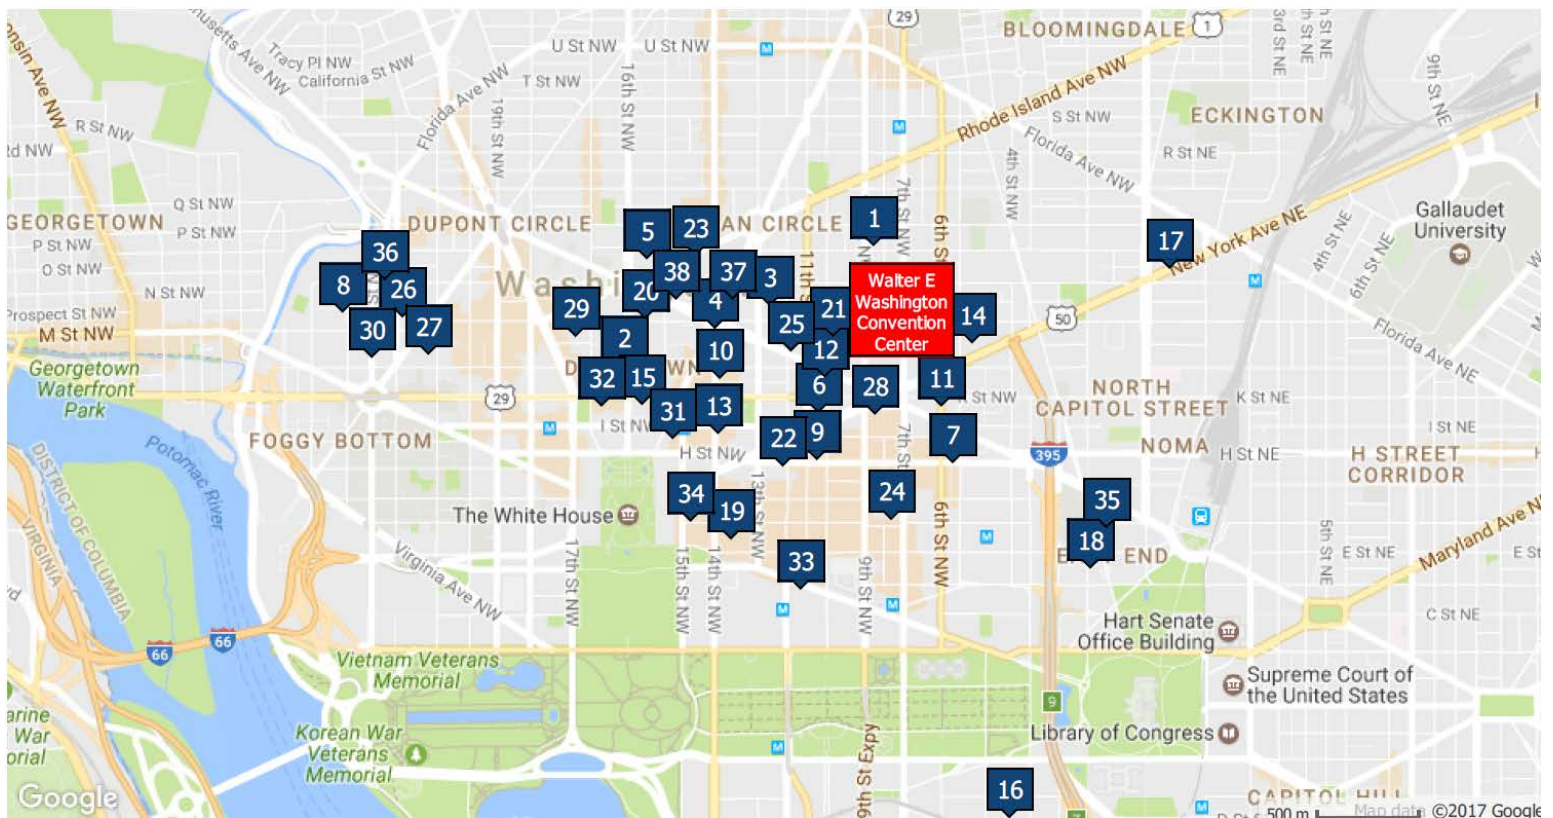

# Official Hotel List & Map

## OFFICIAL HOTELS

Hotel Name	Address	Rate
1 Cambria Suites Convention Center	899 O St. NW	\$279-\$289 Single/Double
2 Capitol Hilton	1001 16th St. NW	\$327 Single/Double
3 Comfort Inn Convention Center	1201 13th St. NW	\$239 Single/Double
4 Donovan, a Kimpton Hotel	1155 14th St. NW	\$339 Single/Double
5 The Darcy, Curio Collection by Hilton	1515 Rhode Island Ave. NW	\$261 Single/Double
6 Embassy Suites Convention Center	900 10th St. NW	\$339-\$359 Single/Double
7 Fairfield Inn and Suites Downtown	500 H St. NW	\$309 Single/Double
8 Fairmont Washington DC, Georgetown	2401 M St. NW	\$299 Single/Double
9 Grand Hyatt Washington	1000 H St. NW	\$327-\$392 Single/Double
10 Hamilton Crowne Plaza	1001 14th St. NW	\$303 Single/Double
11 Hampton Inn Convention Center	901 6th St. NW	\$299 Single/Double